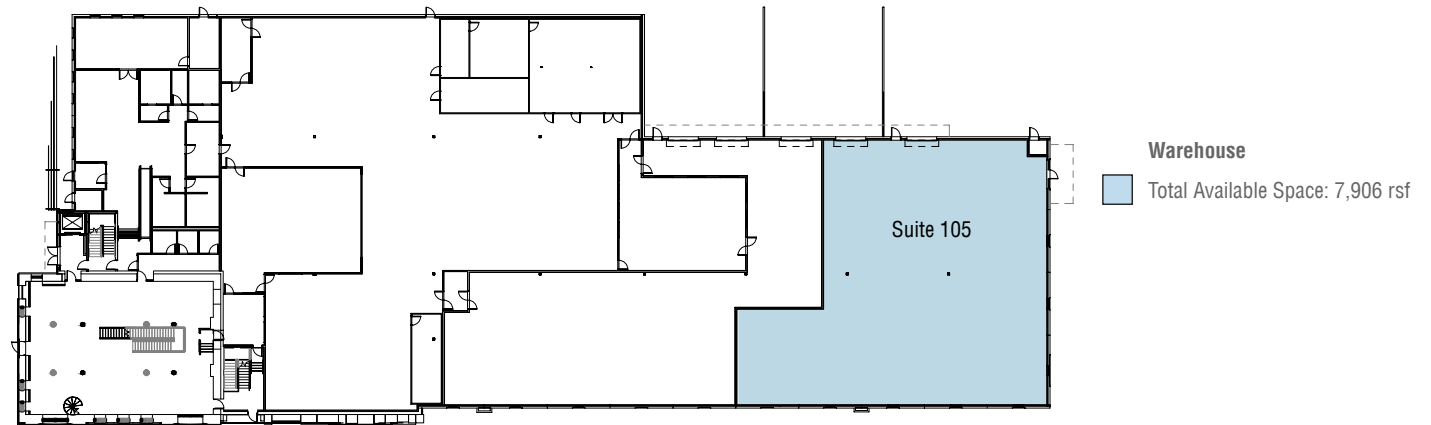

SABEY

12201 Tukwila International Blvd. 4th Floor
Seattle, WA 98168