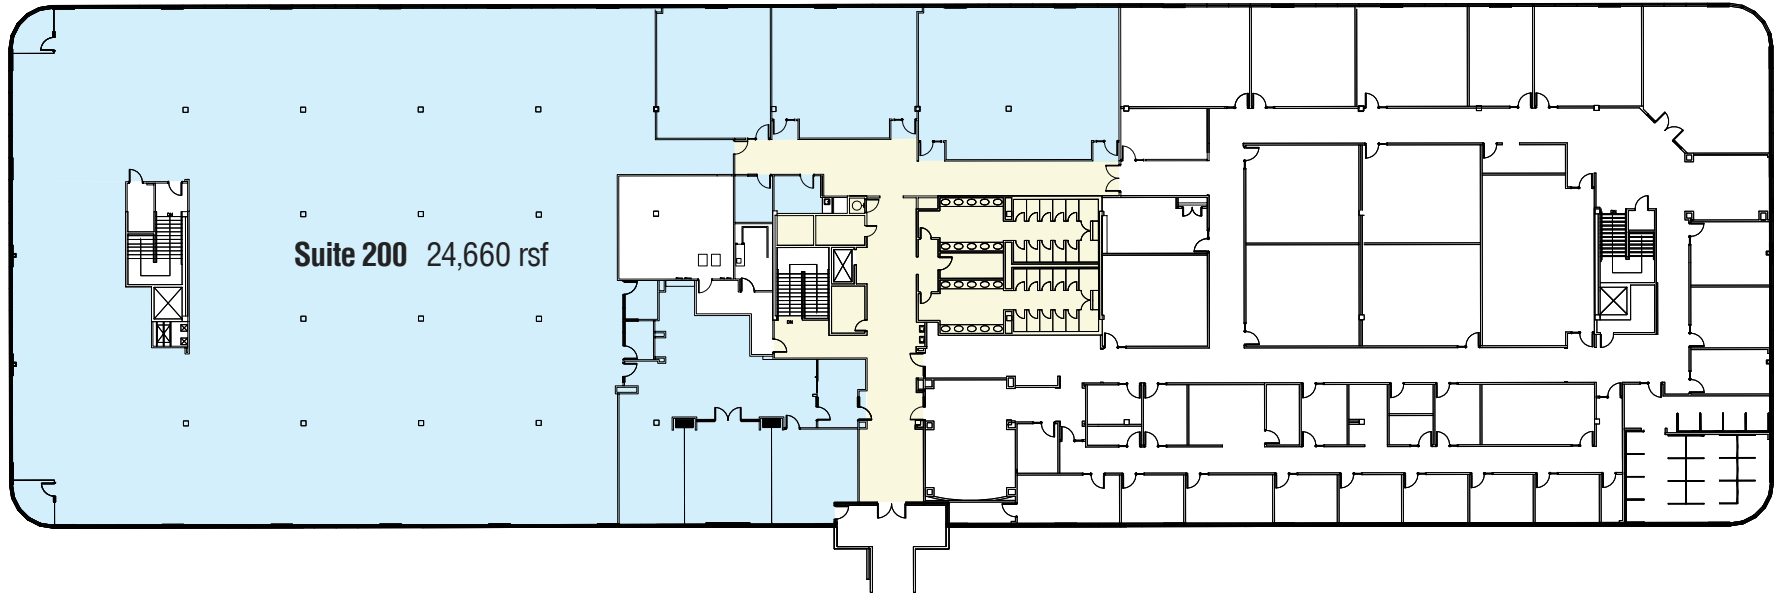

Suite 200 24,660 rsf

Everett Technical Park

1615 75th St SW Everett WA 98203

Floor 2 // 24,660 rsf

- Available Space
- Common Area

Scan for more information.

To view on your mobile device, download a QR reader app through your device's app store.

Contact:

Clete Casper
cletec@sabey.com
206.277.5229

Joe Sabey
joes@sabey.com
206.281.8700

SABEY

12201 Tukwila International Blvd. 4th Floor
Seattle, WA 98168 | Visit us at sabey.com