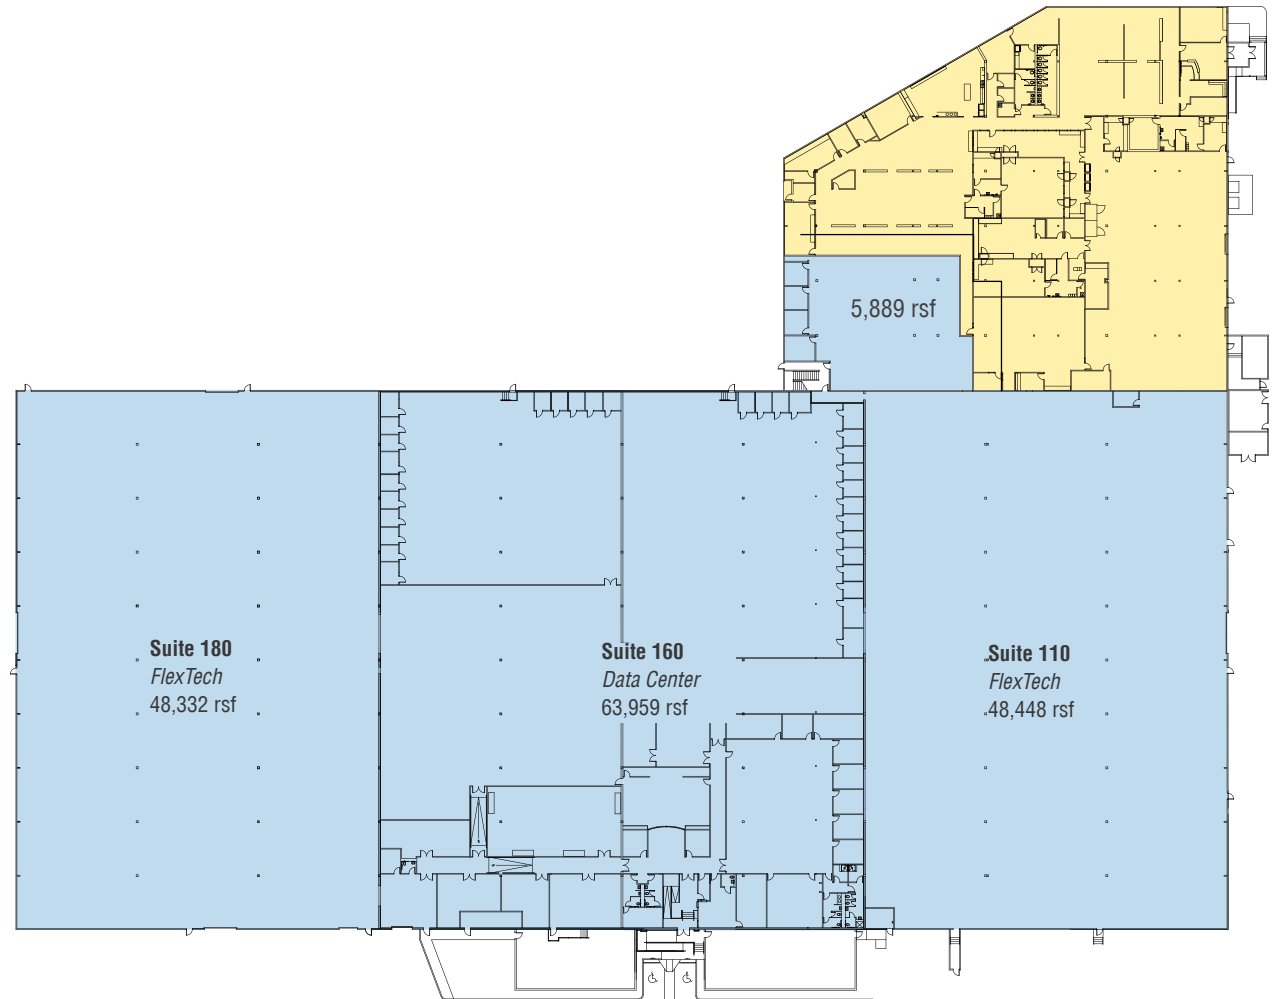

# Intergate.East Building 3

3333 South 120th Street Seattle WA 98168

 **Total Available Space** // 166,187 rsf  
**Total FlexTech Space** // 166,187 rsf

Main Floor

**Contact:**

Clete Casper  
cletec@sabey.com  
206.277.5229