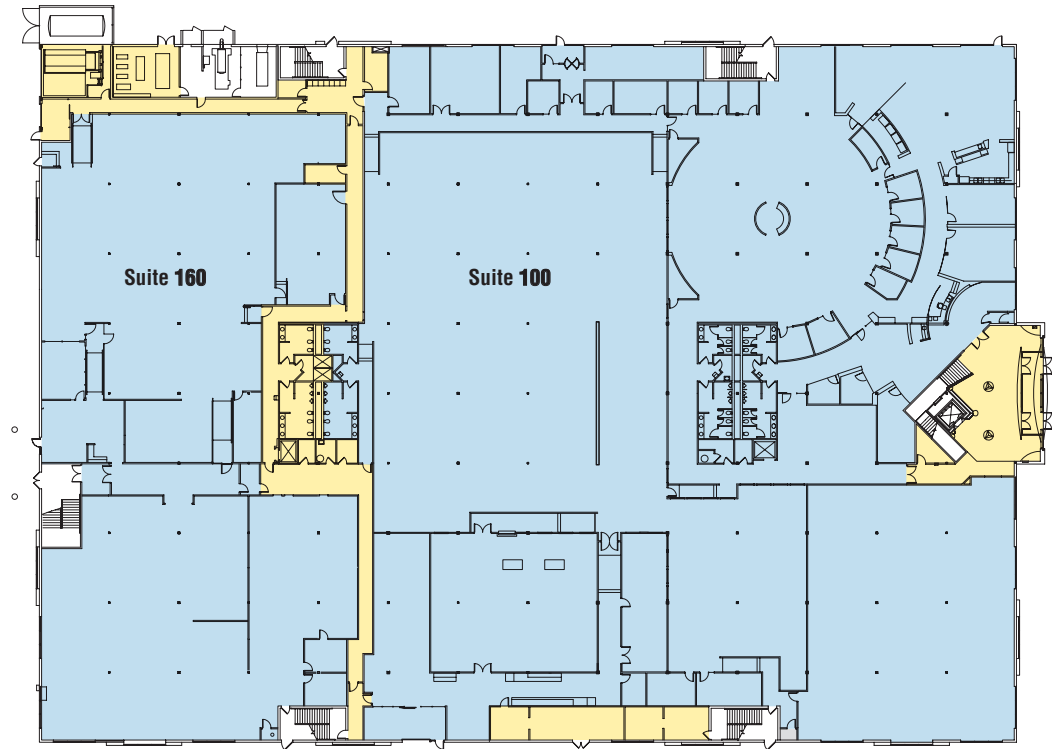

Riverfront Technical Park

2811 South 102nd Street
Seattle, WA

First Floor // Total Available Space // 84,558 rsf

 Floor Common

 Available

Suite 100 // Square Footage: 60,194 rsf

Suite 160 // Square Footage: 24,364 rsf