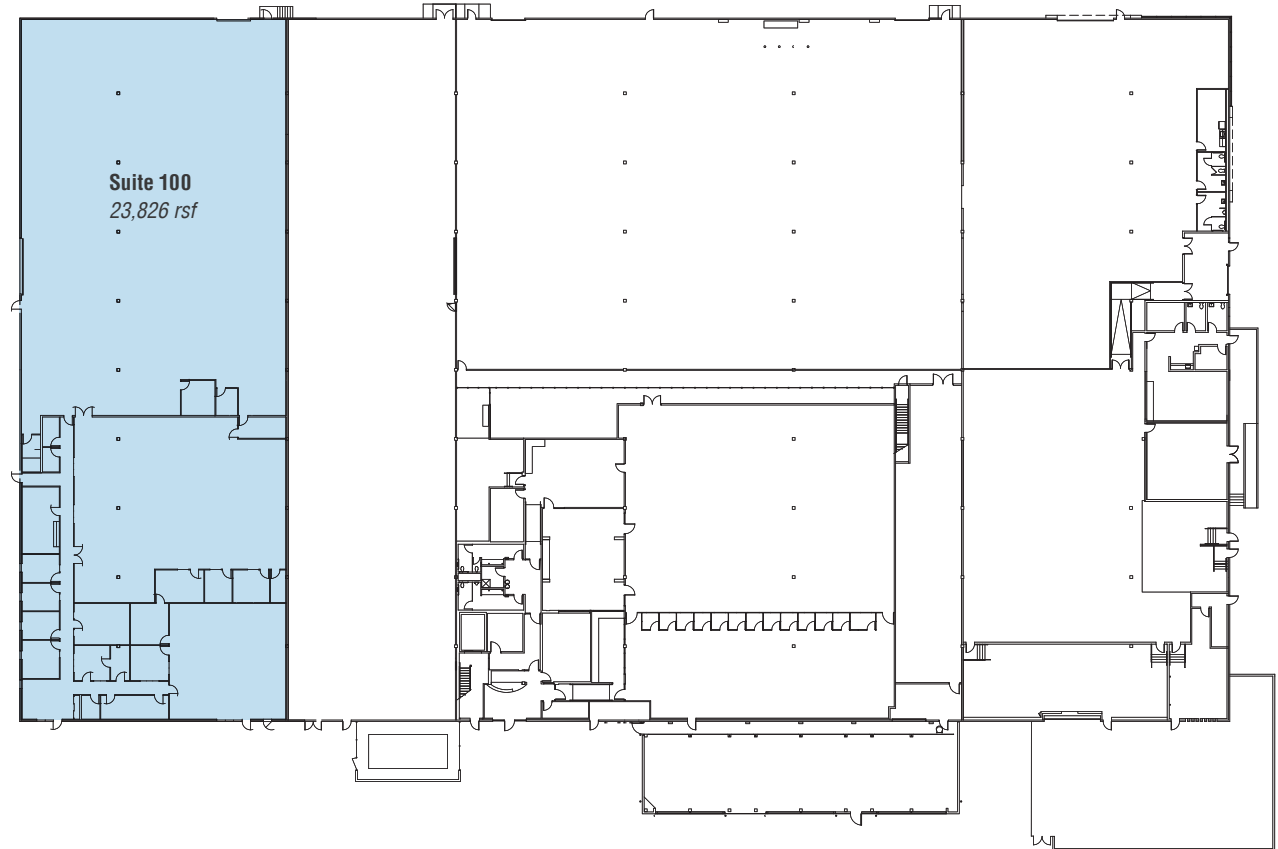

Intergate.East Building 2

3311 South 120th Street Seattle WA 98168

■ Total Available Space // 23,826 rsf

Suite 100
Square Footage: 23,826 rsf

Contact:

Clete Casper
cletec@sabey.com
206.277.5229

Joe Sabey
joes@sabey.com
206.281.8700