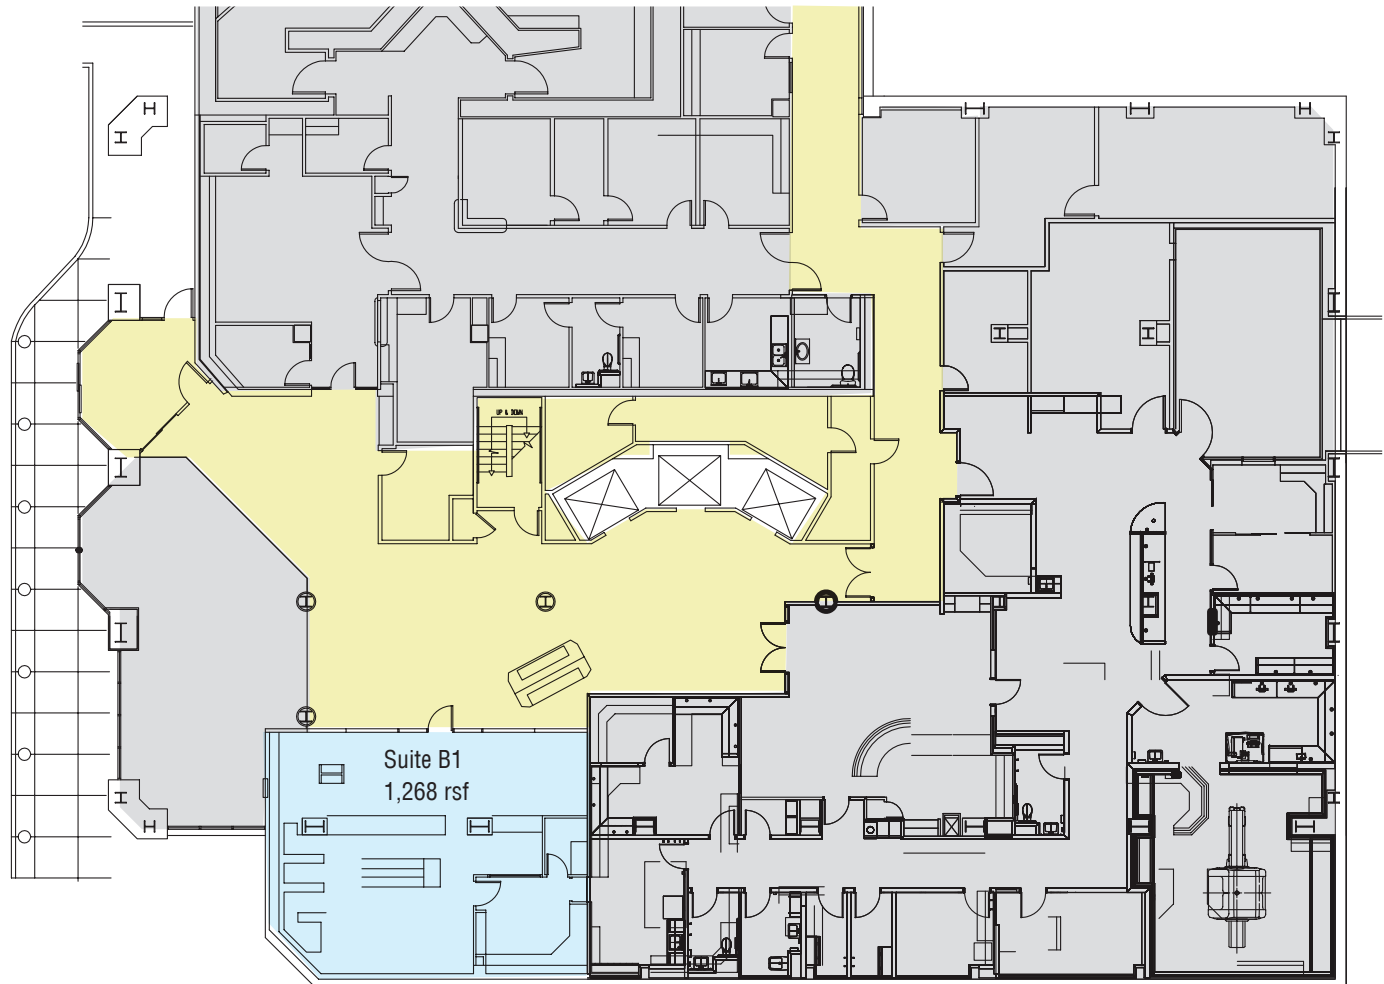

Jefferson Tower

1600 Jefferson Street
Seattle, WA 98922

B Level // Total Available Space // 1,268 rsf

 Building Common

 Leased

 Available

Suite B1 // 1,268 rsf

Scan for more information.