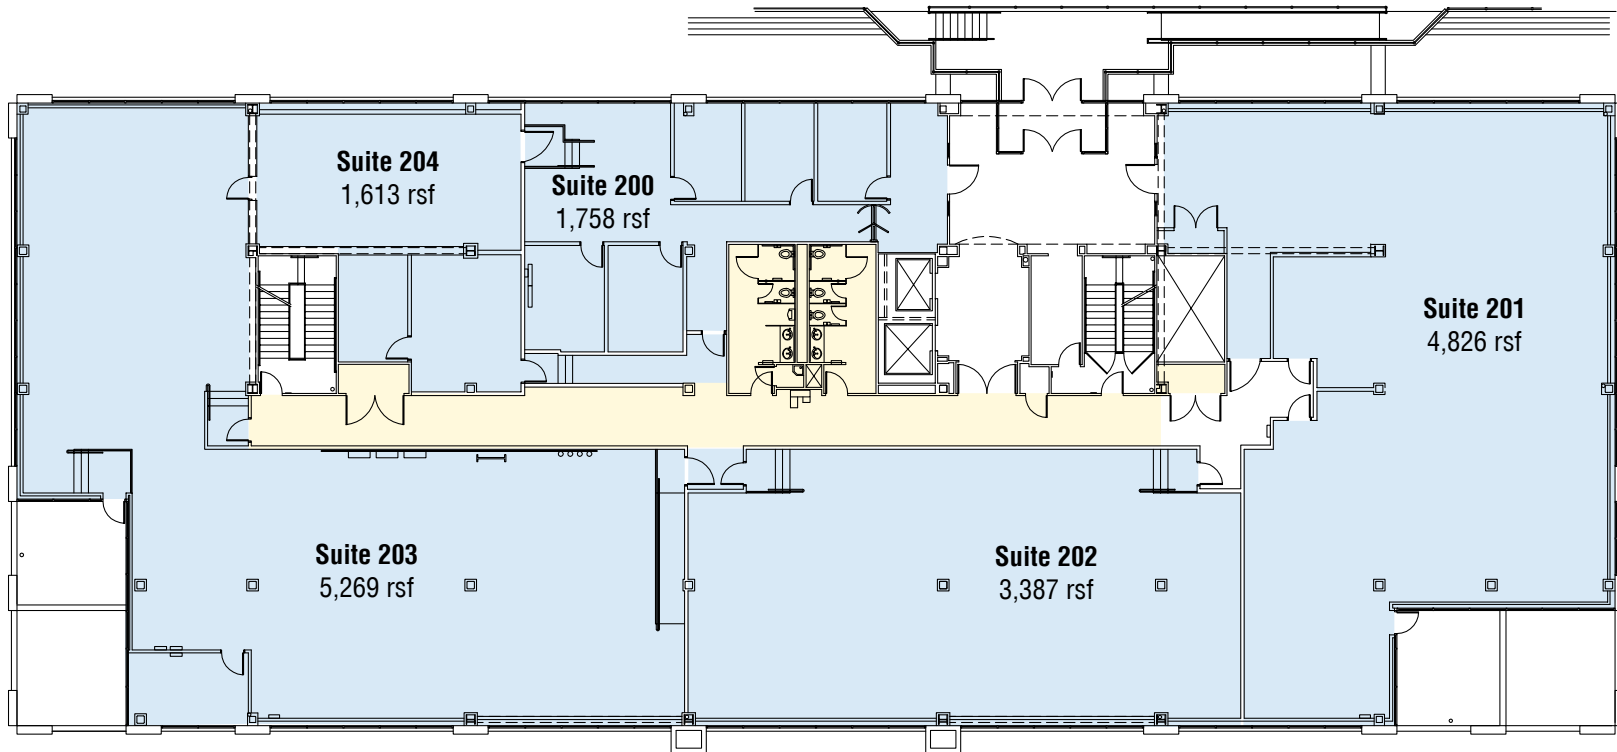

Intergate.West

12101, 12201, 12301, Tukwila Int'l Blvd, Seattle WA 98168

Building B, Floor 2 | Available space - 16,853 rsf

 Total Available Space  Common Area

visit us at sabey.com

Joe Sabey
joes@sabey.com
206.281.8700