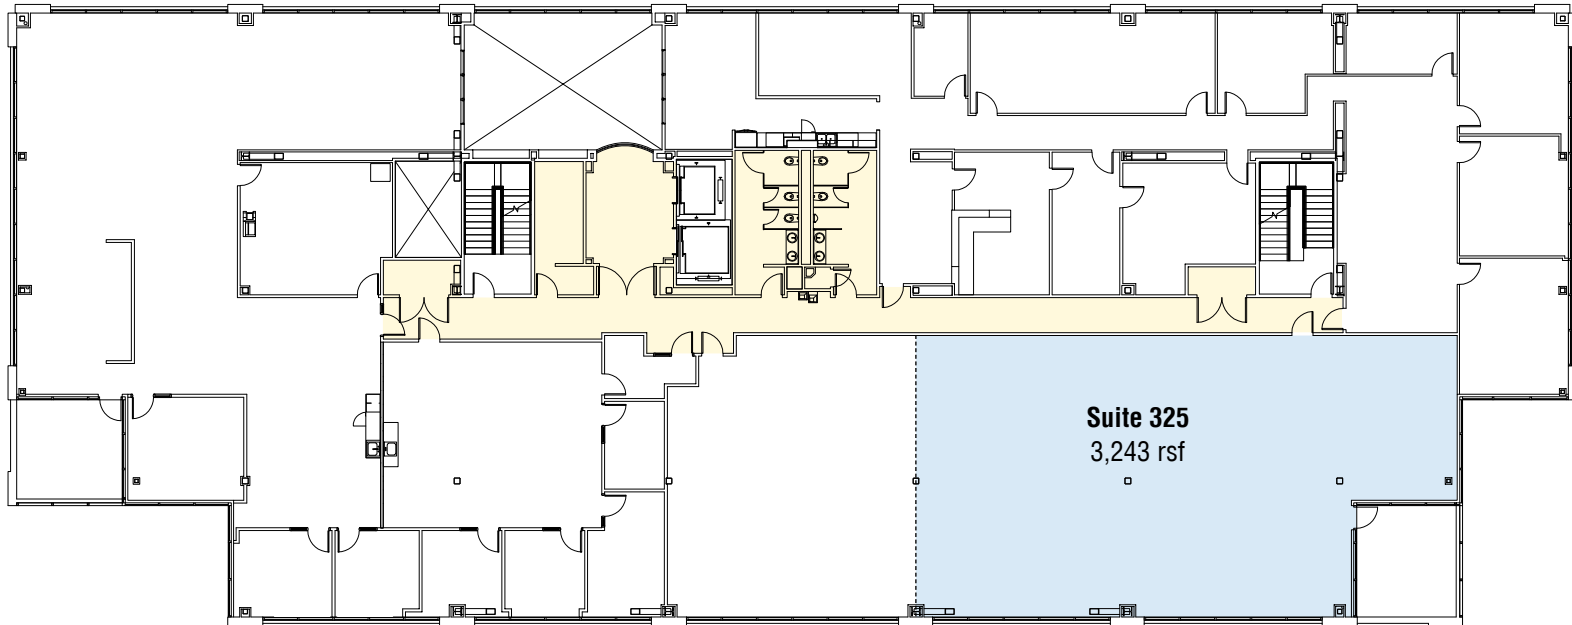

Intergate.West

12101, 12201, 12301, Tukwila Int'l Blvd, Seattle WA 98168

Building C, Floor 3 | Available space - 3,243 rsf

Total Available Space   Common Area

visit us at sabey.com

Joe Sabey
joes@sabey.com
206.281.8700

Clete Casper
cletec@sabey.com
206.277.5229

SABEY

12201 Tukwila International Blvd. 4th Floor
Seattle, WA 98168