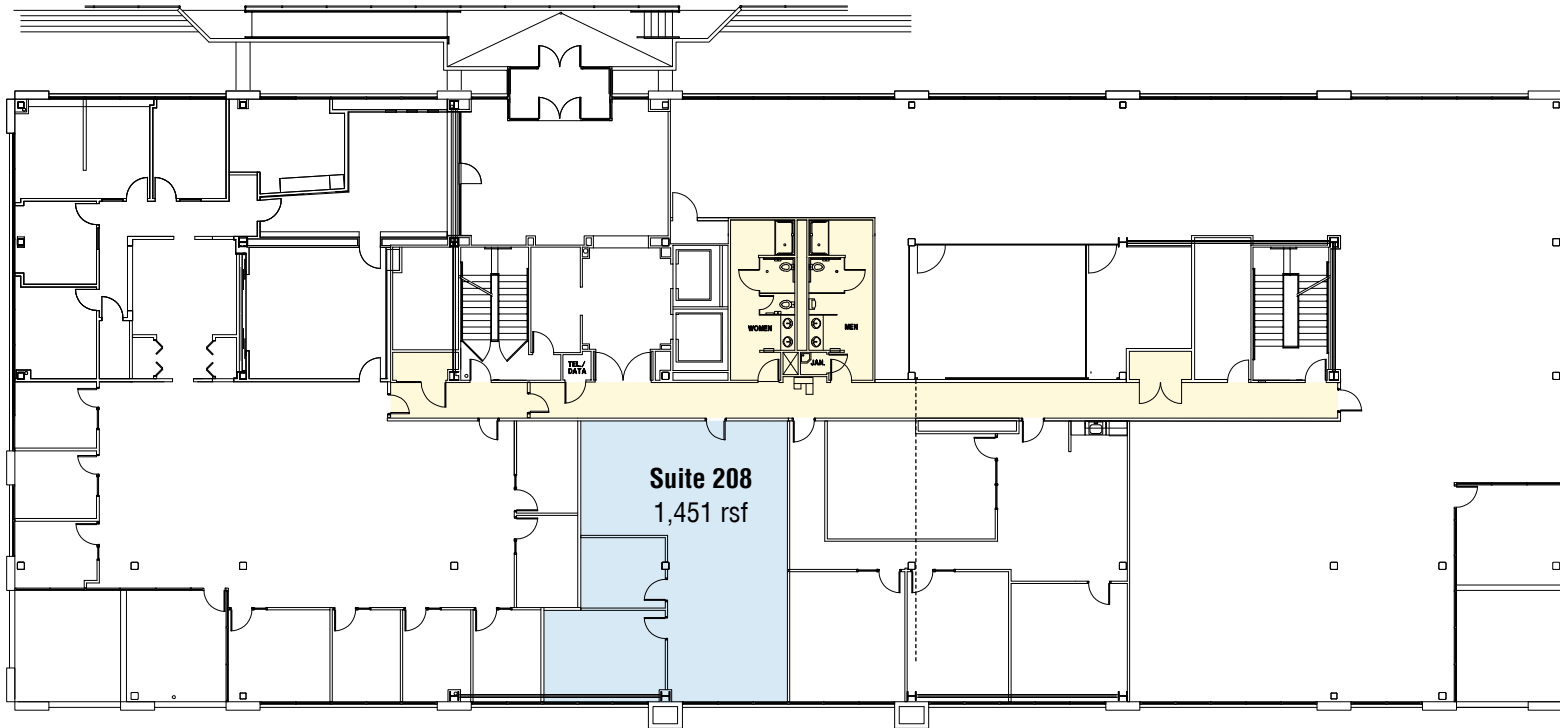

Intergate.West

12101, 12201, 12301, Tukwila Int'l Blvd, Seattle WA 98168

Building C, Floor 2 | Available space - 1,451 rsf

 Total Available Space  Common Area

visit us at sabey.com

Joe Sabey
joes@sabey.com
206.281.8700