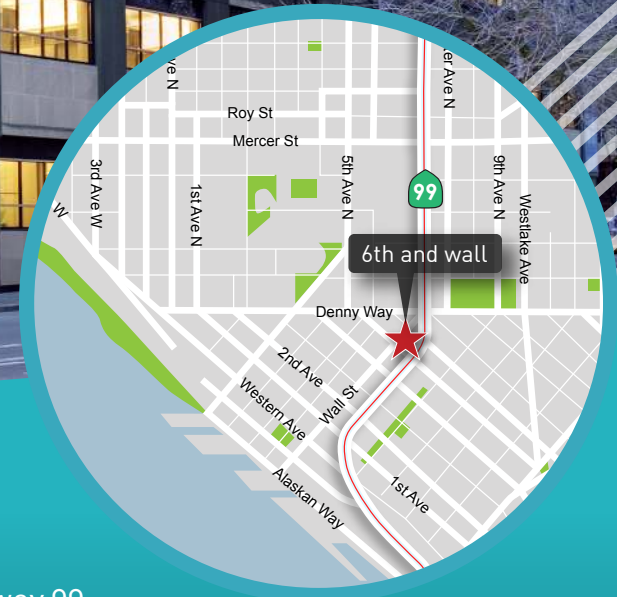

6th & WALL

521 Wall Street
Seattle, WA 98121

SABEY

HIGHLIGHTS

Available space: Suite 320 - 10,406 RSF

- Easy access to all major bus routes, I-5 freeway, and Highway 99
- Within walking distance to over 50 restaurants, retail shops, and service amenities
- Heavy Live floor loads
- Oversized Freight Elevator
- Awarded Energy Star Label in 2007 for its operating efficiency
- Beautiful Atrium and common area space

COFFEE

1. Starbucks
2. Top Pot Doughnuts
3. Uptown Espresso
4. Wheelhouse Coffee
5. Uptown Espresso
6. Top Pot Doughnuts
7. Kakao
8. Tilikum Place Cafe
9. Street Bean Coffee
10. Cherry Street Coffee House

NIGHTLIFE

1. The Whisky Bar
2. Bathtub Gin & Co
3. Rob Roy
4. Hand of God Wines
5. Shorty's
6. Bell + Whete
7. Local 360

RETAIL

1. Patagonia
2. West Elm
3. ExOfficio
4. Mud Bay
5. Walgreens
6. FedEx Office

GROCERY

1. Belltown Market
2. Rite Aid
3. Dans Belltown Grocery
4. Whole Foods Market
5. City Foods

LEGEND

-  South Lake Union Streetcar 
-  King County Metro Bus Stop 

ROUTES

- Aurora Ave N & Denny Way:**
Stop # 6234 - Routes: 5, 26, 28 & E Line
- Denny Way & 6th Ave N:**
Stop # 2247 - Routes: 8
- Wall St & 5th Ave:**
Stop #7430 - Routes: 5, 21, 26, 28, 55, 131, 132 & E Line