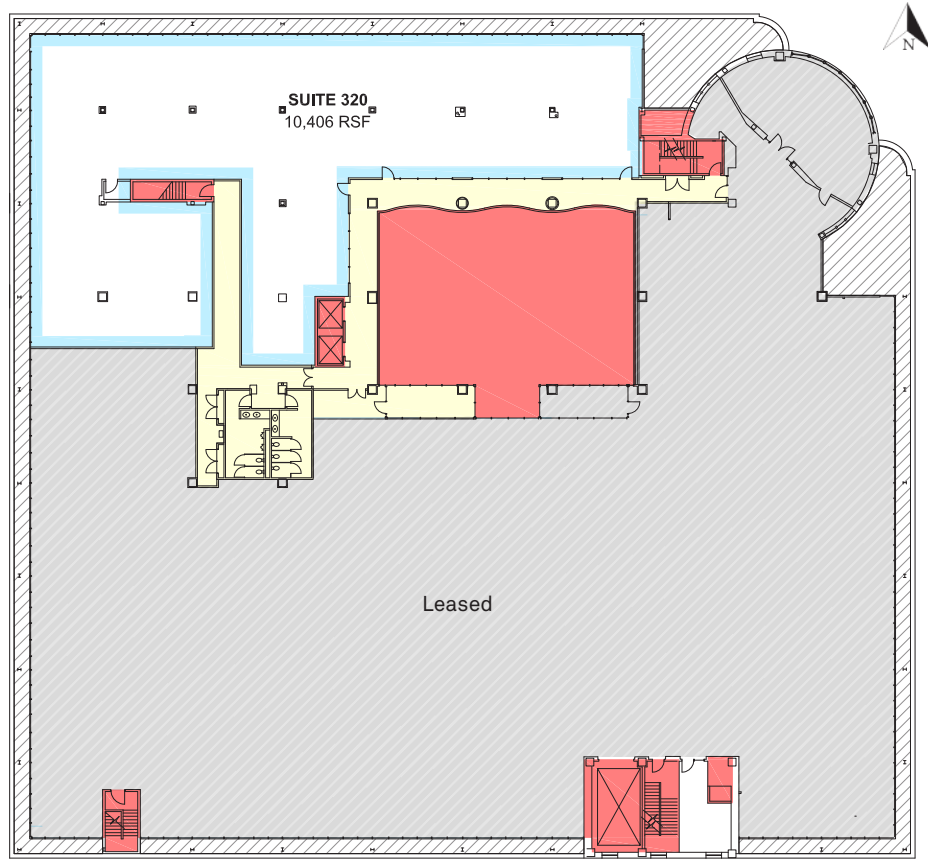

6th & WALL

521 Wall Street
Seattle, WA 98121

SABEY

HIGHLIGHTS

Available space: Suite 320 - 10,406 RSF

- Easy access to all major bus routes, I-5 freeway, and Highway 99
- Within walking distance to over 50 restaurants, retail shops, and service amenities
- Heavy Live floor loads
- Oversized Freight Elevator
- Awarded Energy Star Label in 2007 for its operating efficiency
- Beautiful Atrium and common area space

Available Space: Suite 320 - 10,406 RSF

- 6th & Wall occupies an entire block, allowing for creative office users to get inspired with their layouts.
- Along with the large floorplates, 6th & Wall features a 3-story atrium, creating vast amount of natural light to their already light filled spaces.
- Tenant amenity hang out area with adjacent building conference room
- Parking ratio: .5/1,000