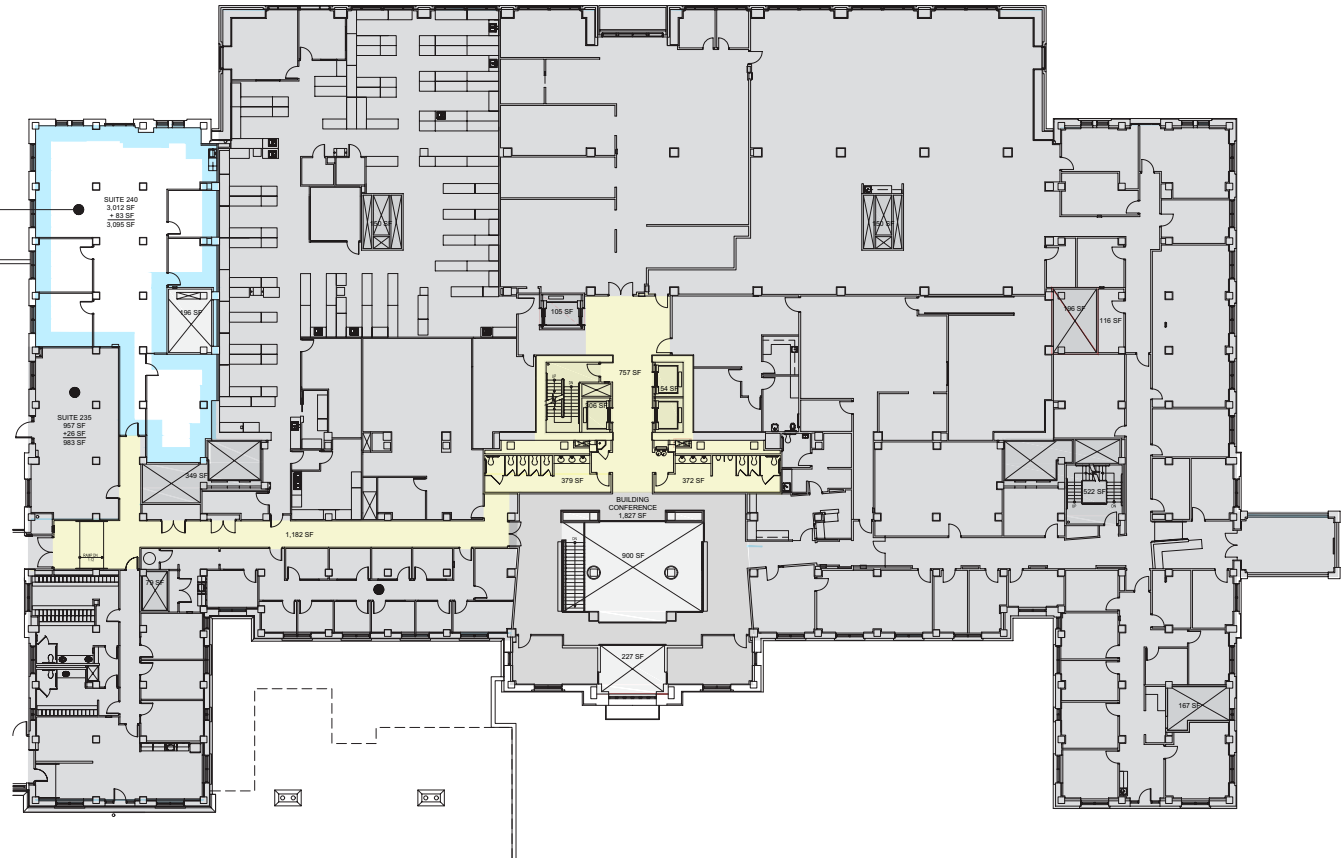

# James Tower

550 17th Avenue  
Seattle, WA 98122

First Floor // Suite 240 // 3,459 rsf

 Building Common

 Leased

 Suite 240

AVAILABLE  
SUITE 240  
3,095 USF  
3,459 RSF

12201 Tukwila International Blvd. 4<sup>th</sup> Floor  
Seattle, WA 98168 | Visit us at [sabey.com](http://sabey.com)